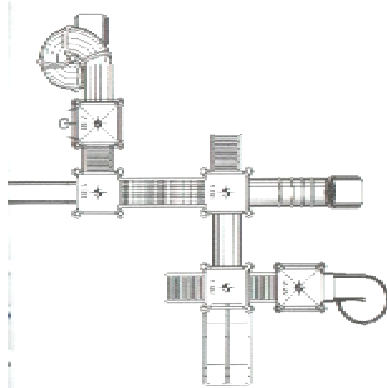

PLAYGROUND EQUIPMENT

PW 01010

13.20m x 8.50m x 5.30mh

PW 01011

9m x 9m x 4.30mh

PW 01012

9.5m x 8.5m x 4.30mh

PLAYGROUND EQUIPMENT

PW 01013

10.50m x 10.50m x 4.30mh

PW 01014

10m x 12m x 4.30mh

PW 01015

11.80m x 7.50m x 4.30mh

PLAYGROUND
EQUIPMENT

PW 01016