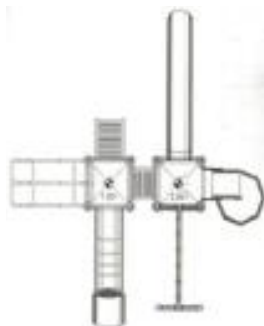

7m x 9m x 4.30mh

40

Polyethylene Sets

PLAYGROUND EQUIPMENT

PW 01028

7m x 5.50m x 4.30 mh

PW 01029

8m x 7m x 4.30mh