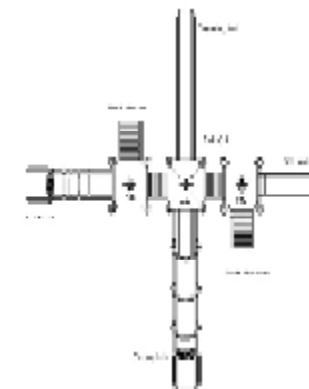

PW 01020

m x m x 4.30mh

PW 01021

10m x 7m x 4.30mh

PW 01022

6m x 5.5m x 4.30mh

PW 01023

9m x 9m x 4.30mh

PW
01024

10m x 9.50m x 4.30mh

PLAYGROUND EQUIPMENT

PW 01025

7m x 8.10m x 4.30mh

PW
01026

4.40m x 4.50m x 4.30mh

PW
01027