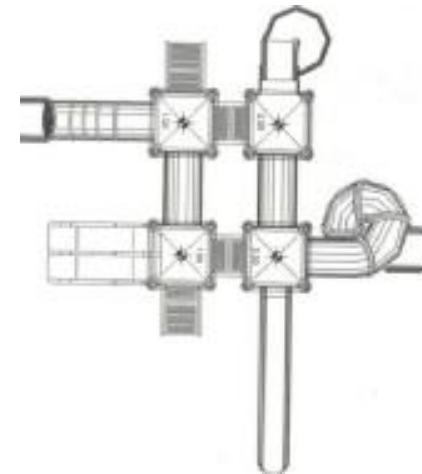

PLAYGROUND EQUIPMENT

PW 01010

13.20m x 8.50m x 5.30mh

PW 01011

9m x 9m x 4.30mh

PW 01012

9.5m x 8.5m x 4.30mh

PLAYGROUND EQUIPMENT

PW 01013

10.50m x 10.50m x 4.30mh

PW 01014

10m x 12m x 4.30mh

PW 01015

11.80m x 7.50m x 4.30mh

PLAYGROUND
EQUIPMENT

PW 01016

9.50m x 10.50m x 4.30mh

PW 01017

7m x 8.5m x 4.30mh

PW 01018

9m x 9.5m x 4.30mh

PLAYGROUND EQUIPMENT

PW 01019

8m x 11.20m x 4.30mh