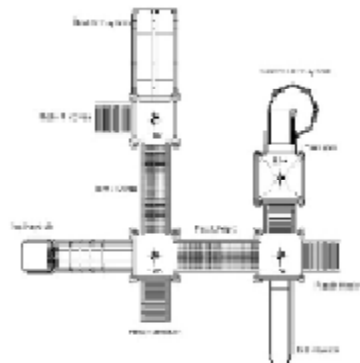

9.50m x 10.50m x 4.30mh

PW 01017

7m x 8.5m x 4.30mh

PW 01018

9m x 9.5m x 4.30mh

PLAYGROUND EQUIPMENT

PW 01019

8m x 11.20m x 4.30mh

PW 01020

m x m x 4.30mh

PW 01021

10m x 7m x 4.30mh

PW 01022

6m x 5.5m x 4.30mh

PW 01023

9m x 9m x 4.30mh

PW
01024

10m x 9.50m x 4.30mh

PLAYGROUND EQUIPMENT

PW 01025

7m x 8.10m x 4.30mh

PW
01026

4.40m x 4.50m x 4.30mh

PW
01027