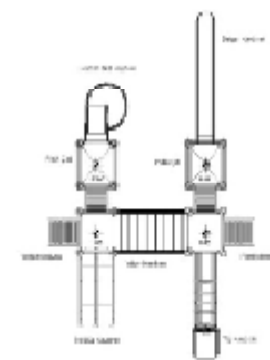

9.50m x 10.50m x 4.30mh

PW 01017

7m x 8.5m x 4.30mh

PW 01018

9m x 9.5m x 4.30mh

PLAYGROUND EQUIPMENT

PW 01019

8m x 11.20m x 4.30mh

PW 01020

m x m x 4.30mh

PW 01021

10m x 7m x 4.30mh

PW 01022

6m x 5.5m x 4.30mh

PW 01023

9m x 9m x 4.30mh