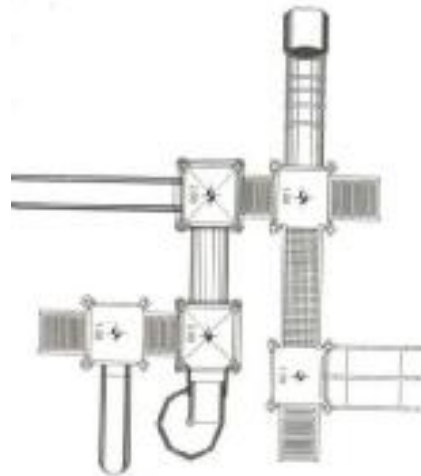

PLAYGROUND EQUIPMENT

PW 01010

13.20m x 8.50m x 5.30mh

PW 01011

9m x 9m x 4.30mh

PW 01012

9.5m x 8.5m x 4.30mh

PLAYGROUND EQUIPMENT