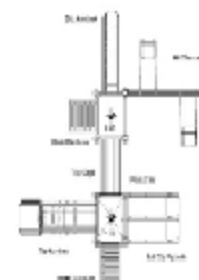

PW
01024

10m x 9.50m x 4.30mh

PLAYGROUND EQUIPMENT

PW 01025

7m x 8.10m x 4.30mh

PW
01026

4.40m x 4.50m x 4.30mh

PW
01027

7m x 9m x 4.30mh

40

Polyethylene Sets

PLAYGROUND EQUIPMENT

PW 01028

7m x 5.50m x 4.30 mh

PW 01029

8m x 7m x 4.30mh

PW 01030

7.50m x 7m x 3.30mh

41

Polyethylene Sets

PW 01031

8m x 5.50m x 4.30mh

PW 01032

8m x 7m x 4.30mh