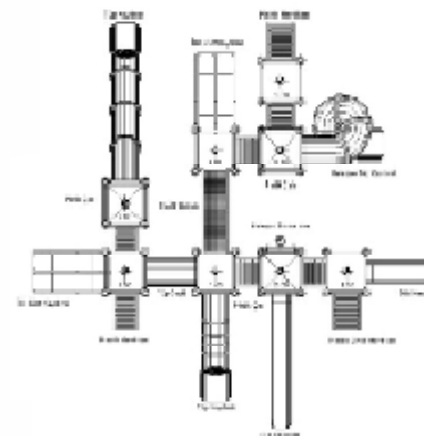

2,30m x 1m x 1.30mh

Eko 14

3,30m x 1m x 2.30mh

PLAYGROUND
EQUIPMENT

PW 01001

18m x 14m x 4.50h

PW 01002

13m x 14m x 4.30mh

PW 01003

12m x 12m x 4.30mh

PW 01004

9.5m x 13.5m x 4.30mh

PW 01005

8.5m x 10m x 5.30mh

PW 01006

9m x 9m x 4.30mh