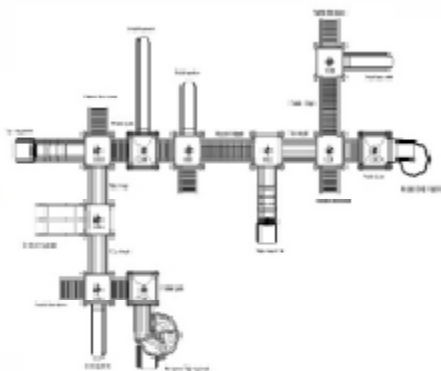

2,30m x 1m x 1.30mh

Eko 14

3,30m x 1m x 2.30mh

PLAYGROUND
EQUIPMENT

PW 01001

18m x 14m x 4.50h

PW 01002

13m x 14m x 4.30mh

PW 01003

12m x 12m x 4.30mh

PW 01004

9.5m x 13.5m x 4.30mh

PW 01005

8.5m x 10m x 5.30mh

PW 01006

9m x 9m x 4.30mh