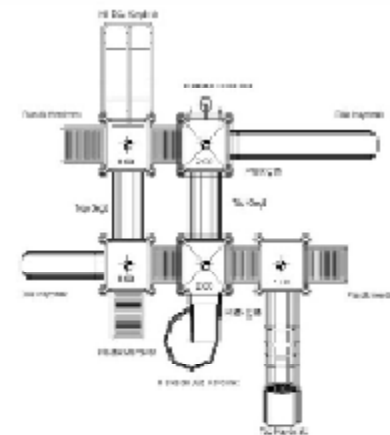

PW 01003

12m x 12m x 4.30mh

PW 01004

9.5m x 13.5m x 4.30mh

PW 01005

8.5m x 10m x 5.30mh

PW 01006

9m x 9m x 4.30mh

PLAYGROUND EQUIPMENT

PW 01007

9.5m x 10m x 4.30mh

PW 01008

11.5m x 10m x 4.30mh

PW 01009

10m x 10m x 4.30mh

PLAYGROUND EQUIPMENT

PW 01010

13.20m x 8.50m x 5.30mh

PW 01011

9m x 9m x 4.30mh

PW 01012

9.5m x 8.5m x 4.30mh